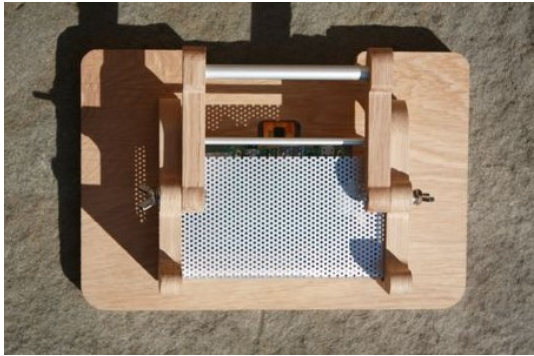

Raspberry Frame Oak Plus

Mounting hole for a taster.

Switch dimension:

Thank you for buying this product, and have fun.

**Best regards
CHK-Creative**

Designed by Christoph Kreis

©2022 www.chk-creative.ch
www.blog.chk-creative.ch