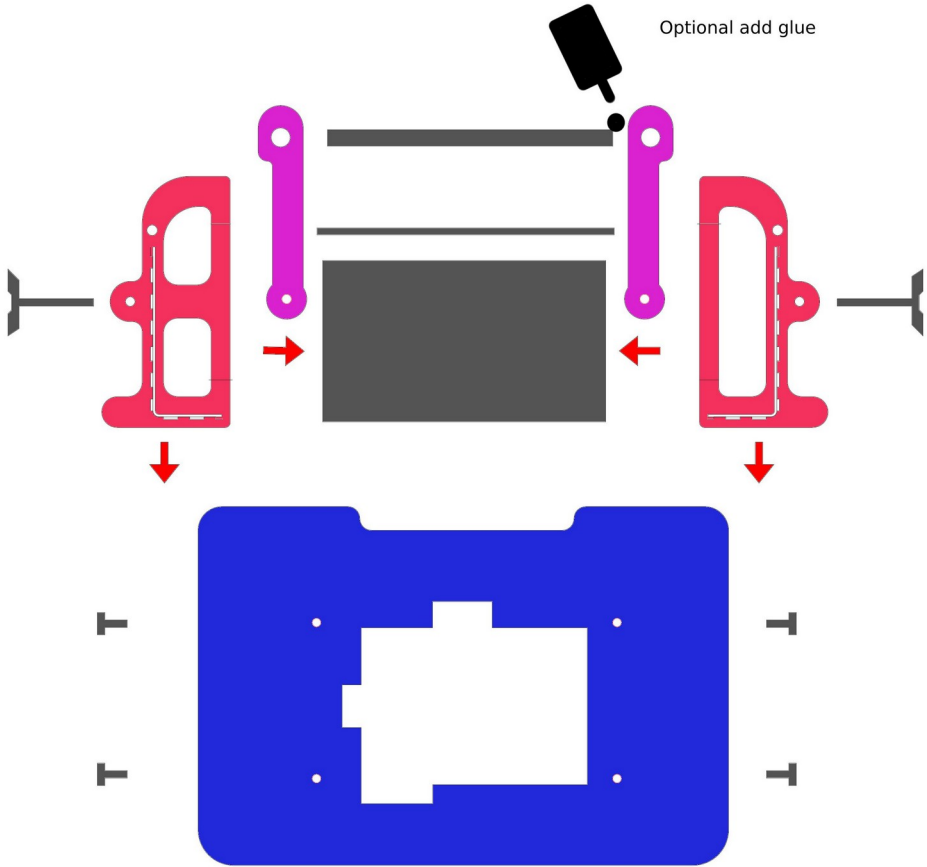

Raspberry Frame Oak Plus

Mounting hole for a taster.

Switch dimension:

Thank you for buying this product, and have fun.

**Best regards
CHK-Creative**

Designed by Christoph Kreis

©2022 www.chk-creative.ch
www.blog.chk-creative.ch