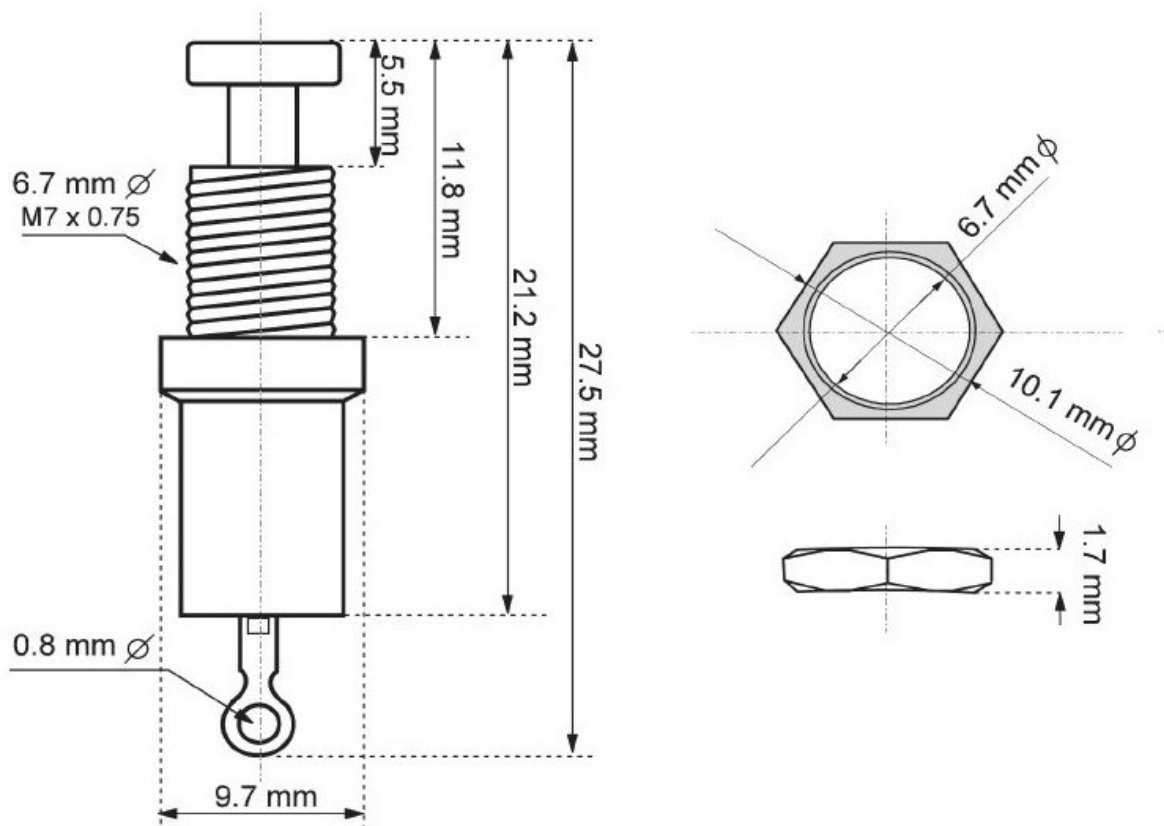

Raspberry Frame Oak Plus

Mounting hole for a taster.

Switch dimension:

Thank you for buying this product, and have fun.

**Best regards
CHK-Creative**

Designed by Christoph Kreis

©2022 www.chk-creative.ch
www.blog.chk-creative.ch